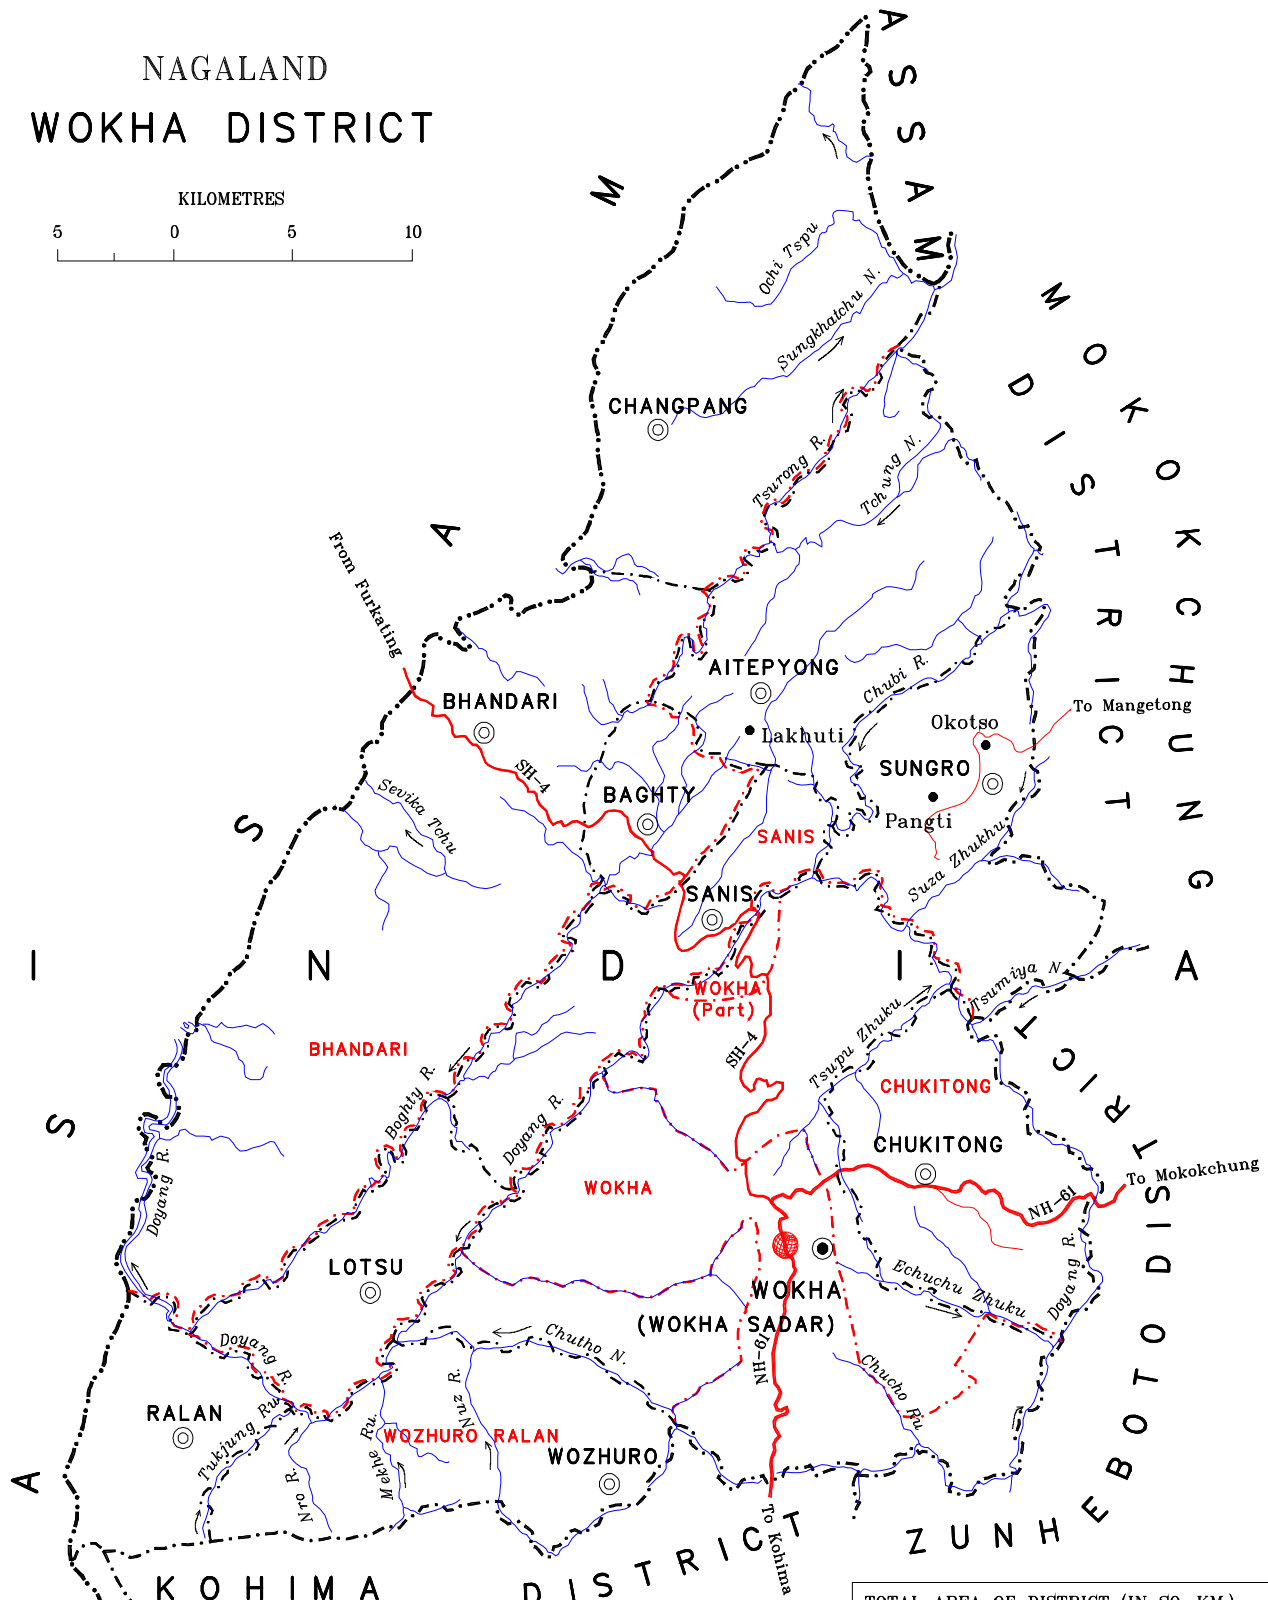

# NAGALAND WOKHA DISTRICT

- BOUNDARY: STATE ... .. - - - - -
- "      DISTRICT ... .. - - - - -
- "      CIRCLE... .. - - - - -
- "      R.D. BLOCK... .. - - - - -
- HEADQUARTERS: DISTRICT, CIRCLE   ● ○
- NATIONAL HIGHWAY ... .. NH-61
- STATE HIGHWAY ... .. SH-4
- IMPORTANT METALLED ROAD ... ..

TOTAL AREA OF DISTRICT (IN SQ. KM.)	... 1628
TOTAL POPULATION OF DISTRICT	... 161223
TOTAL NUMBER OF TOWNS IN DISTRICT	... 1
TOTAL NUMBER OF VILLAGES IN DISTRICT	129

- RIVER AND STREAM ... ..
- VILLAGE HAVING 5000 AND ABOVE   Pangti
- POPULATION WITH NAME ... .. ●
- TOWNS WITH POPULATION SIZE AND CLASS IV ... .. ●

Note: The names of R.D. Blocks are given in red.